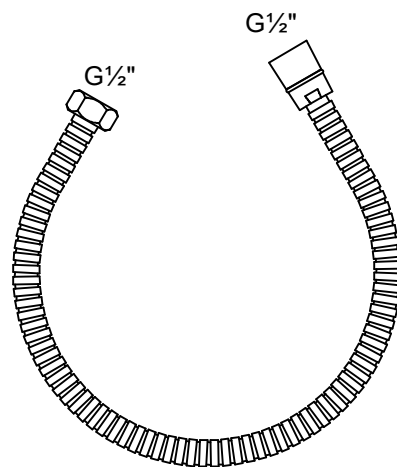

VITA
C28306
Shower Hose

CRESTIAL
Wasser Musik

FEATURES

- length: 500mm
- stainless steel coil
- anti-twist
- universal brass G $\frac{1}{2}$ " connection: fits all standard shower parts
- Sundance chrome finish

LENGTH 500mm